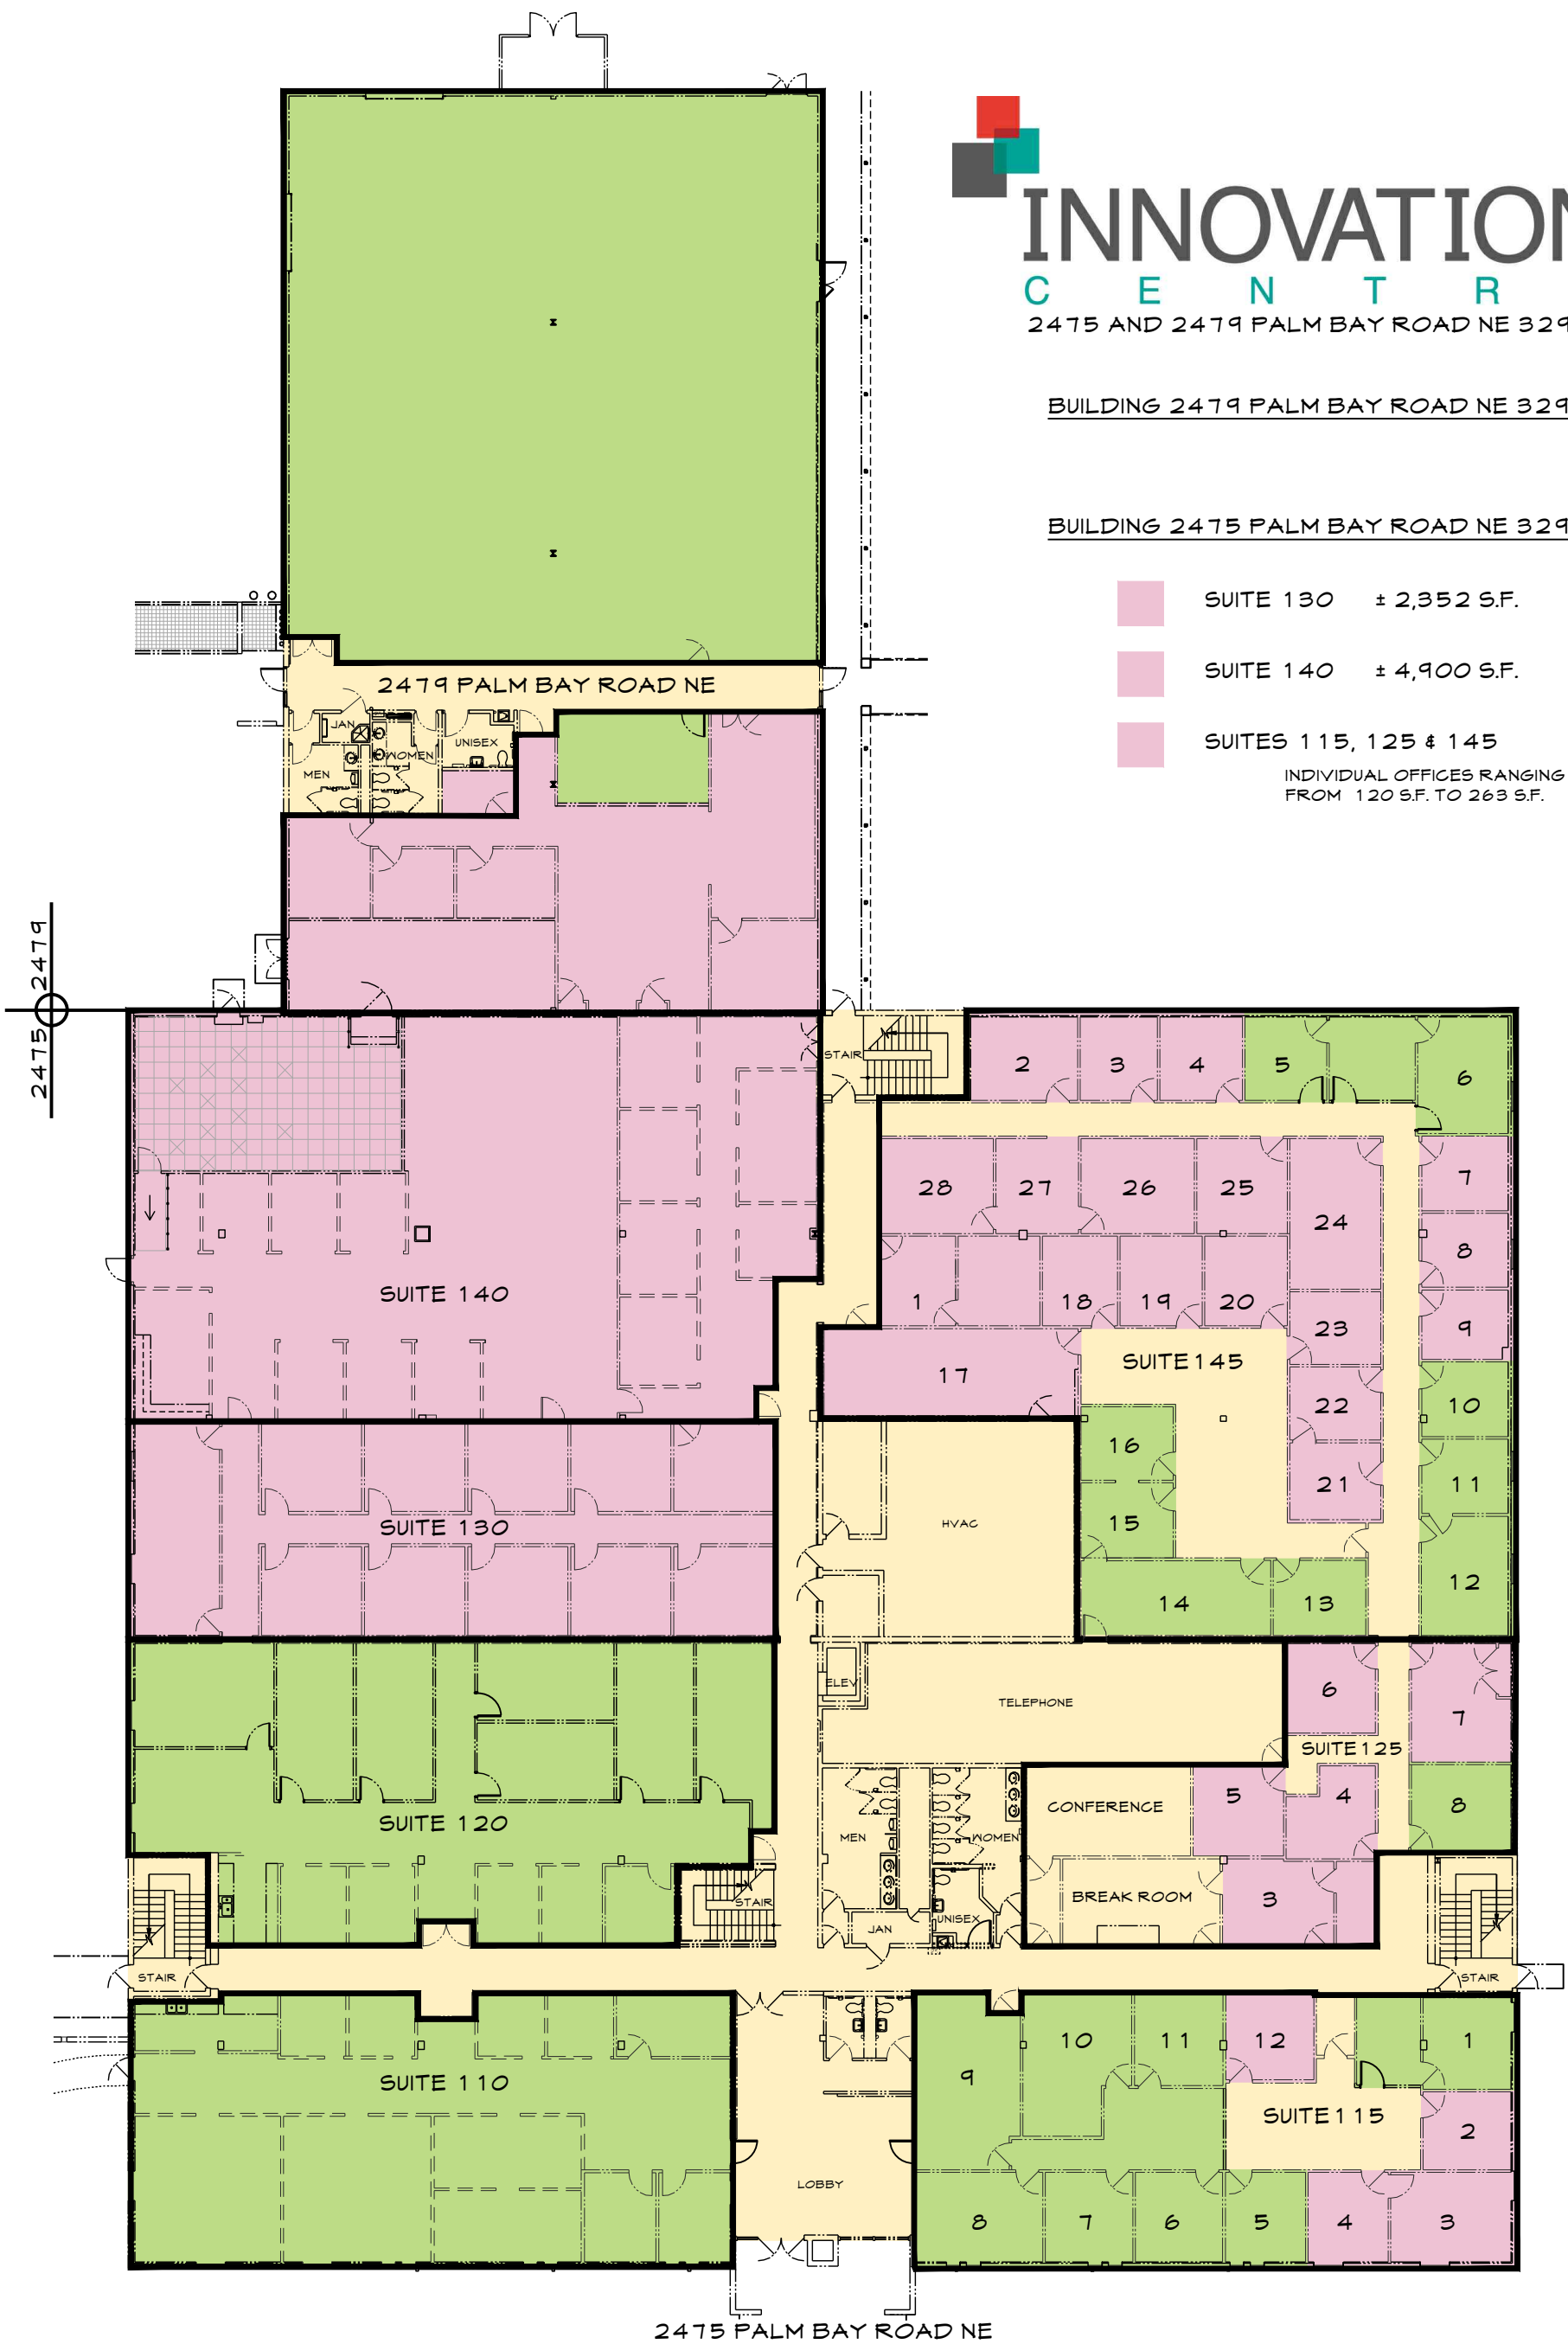

INNOVATION CENTRE

2475 AND 2479 PALM BAY ROAD NE 32905

BUILDING 2479 PALM BAY ROAD NE 32905

BUILDING 2475 PALM BAY ROAD NE 32905

- SUITE 130 ± 2,352 S.F.
- SUITE 140 ± 4,900 S.F.
- SUITES 115, 125 & 145
INDIVIDUAL OFFICES RANGING FROM 120 S.F. TO 263 S.F.

INNOVATION

C E N T R E

2475 AND 2479 PALM BAY ROAD NE 32905

BUILDING 2475 PALM BAY ROAD NE 32905

-  SUITE 215 ± 147 S.F.
-  SUITE 225 ± 1,836 S.F.
-  SUITE 230 ± 195 S.F.